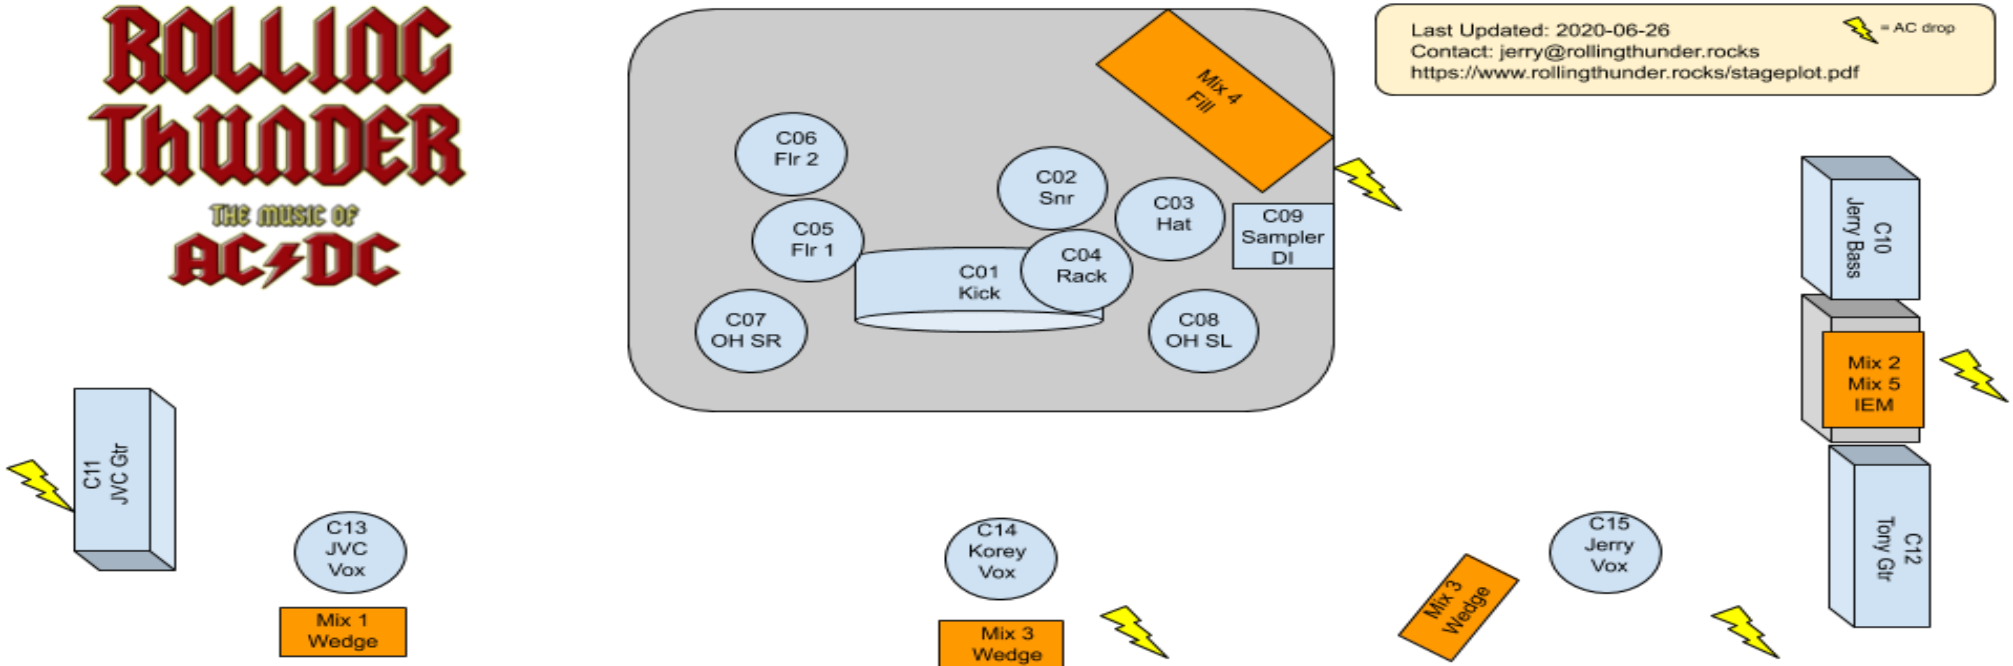

# ROLLING THUNDER

THE MUSIC OF  
**AC/DC**

Last Updated: 2020-06-26  
 Contact: jerry@rollingthunder.rocks  
<https://www.rollingthunder.rocks/stageplot.pdf>

⚡ = AC drop

Input List		
Channel	Name	Type
1	Kick	Mic
2	Snare	Mic
3	Hi Hat	Mic
4	Rack Tom	Mic
5	Floor Tom 1	Mic
6	Floor Tom 2	Mic
7	Overhead Stage Right	Mic
8	Overhead Stage Left	Mic
9	Sampler	DI
10	Bass	XLR Out
11	JVC Guitar	Mic
12	Tony Guitar	Mic
13	JVC Vocal	Mic
14	Korey Vocal	Mic
15	Jerry Vocal	Mic

Monitor Groups		
Mix	Type	Contents
1	Wedge	JVC Guitar, JVC Vocal, Jerry Vocal, Sampler
2	IEM	Korey Vocal, Sampler
3	Wedge	Tony Guitar, Sampler
4	Drum Fill	Kick, Snare, Toms, Tony Guitar, Sampler, Korey Vocal, Bass
5	IEM	Jerry Vocal, Bass, Kick, Snare, Hi Hat, Korey Vocal, JVC Vocal, JVC Guitar, Sampler